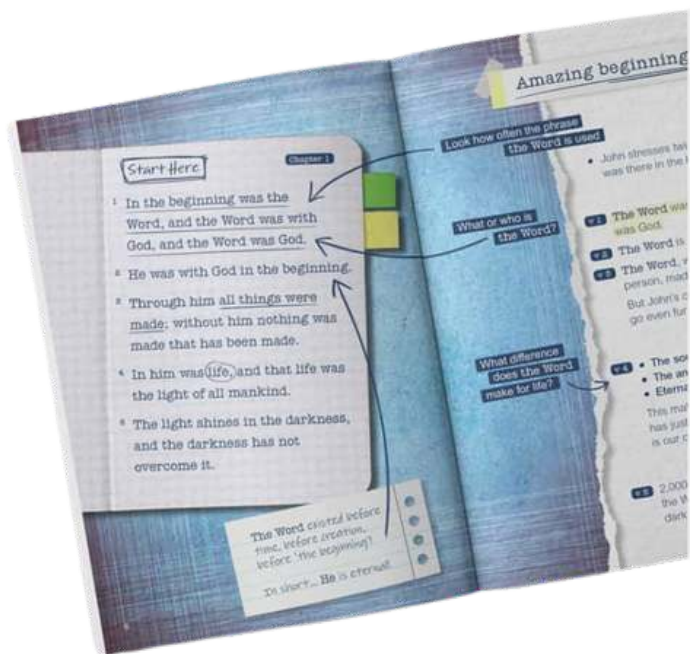

Keen to share the gospel with a colleague, friend or family member, but just don't know where to start?

Be ENCOURAGED, be EQUIPPED, be READY with The Word 121

The Word 121 is John's Gospel with a non-intimidating "look and feel", providing both Q&A, to guide great discussion, just about anywhere at anytime.

Interested in learning more?

Just ONE 1-hour training session and you're off!!! Check out more at plus.citybibleforum.org/word-121
Reach out to tim.chen@citybibleforum.org or john.board@citybibleforum.org for further information on group training sessions, resources or any other queries you have.

Available at www.thewanderingbookseller.com.au and all good Christian bookstores.

the Word

one to one

"We can't all be Bible teachers, but we can all be Bible sharers"